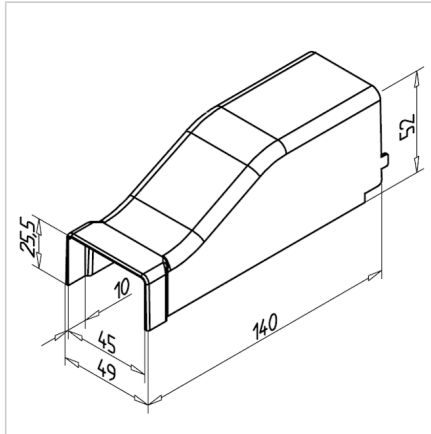

## ADAPTER CAP CONNECTOR STRIP FOR CABLE DUCT 45

Code: 221154/1

Adapter cover for conduit 45, allowing easy connection and neat finishing of aluminum cable ducts.

[Link to the product →](#)

### Technical data/items supplied

- ABS, Injection Mould, grey
- Weight = 0.034 kg/piece