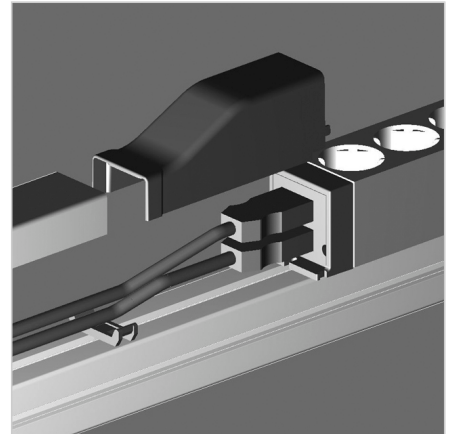

## ADAPTER CAP CONNECTOR STRIP FOR CABLE DUCT 45

Code: 221154/1

Adapter cover for conduit 45, allowing easy connection and neat finishing of aluminum cable ducts.

[Link to the product →](#)

### Technical data/items supplied

- ABS, Injection Mould, grey
- Weight = 0.034 kg/piece

### Applications

- Cover of cabel canal 45 AL

### Assembly

- Clip onto cable conduit 45