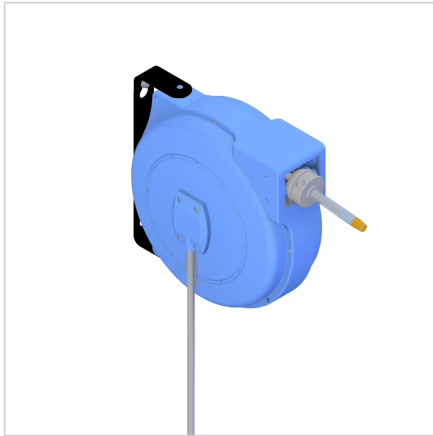

AUTOM. HOSE REWINDER

Code: 320583/0

[Link to the product →](#)

Technical data/items supplied

- Plastic, blue/ black
- Hose retractor with PU-hose and stopper incl. 1 m connecting hose
- Dimensions (LxWxH) 325 x 275 x 185 mm
- Hose length 8 m
- Connection In/outlet 1/4"
- max. pressure 10 bar
- Weight = 3.433 kg/piece

Applications

- Automatic hose reel made of plastic
- Multiple arrester per turn
- disengageable locking

Assembly

- Fasten to profile with supplied hardware