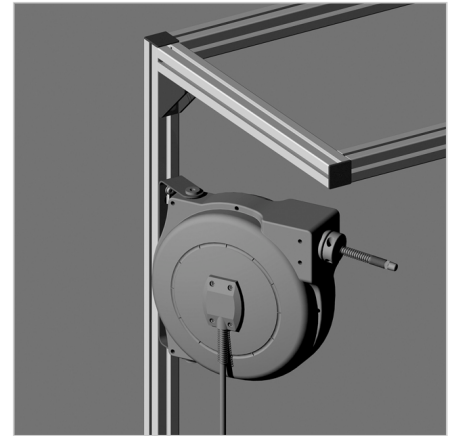

AUTOM. HOSE REWINDER

Code: 320583/0

[Link to the product →](#)

Technical data/items supplied

- Plastic, blue/ black
- Hose retractor with PU-hose and stopper incl. 1 m connecting hose
- Dimensions (LxWxH) 325 x 275 x 185 mm
- Hose length 8 m
- Connection In/outlet 1/4"
- max. pressure 10 bar
- Weight = 3.433 kg/piece

Applications

- Automatic hose reel made of plastic
- Multiple arrester per turn
- disengageable locking

Assembly

- Fasten to profile with supplied hardware