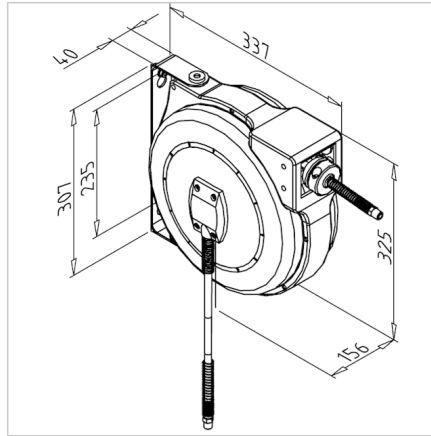

AUTOM. HOSE REWINDER

Code: 320583/0

[Link to the product →](#)

Technical data/items supplied

- Plastic, blue/ black
- Hose retractor with PU-hose and stopper incl. 1 m connecting hose
- Dimensions (LxWxH) 325 x 275 x 185 mm
- Hose length 8 m
- Connection In/outlet 1/4"
- max. pressure 10 bar
- Weight = 3.433 kg/piece

Applications

- Automatic hose reel made of plastic
- Multiple arrester per turn
- disengageable locking

Assembly

- Fasten to profile with supplied hardware