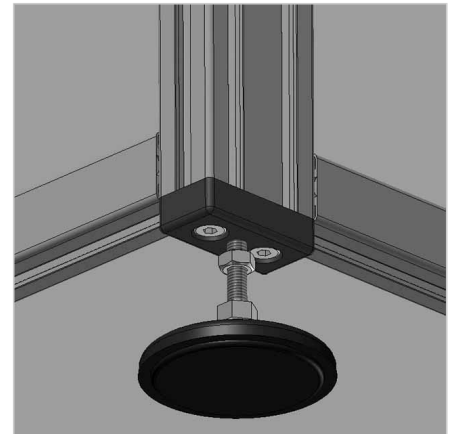

BASE AND TRANSPORT PLATE 30X60 M08

Code: 212114/0

Base plate 30x60 M08 for mounting hinged feet and wheels on aluminium profiles, providing flexible and stable support for various constructions.

[Link to the product →](#)

Technical data/items supplied

- Aluminium, Pressure die-casting, powder-coated, grey
- Fastening kit
- Weight = 0.084 kg/piece

Applications

- Fixing of hinged feet and castors
- Conductive variant **part no.** 21.2114/6/0

Assembly

y

- Use fixing material supplied to fix to the end face of the profile