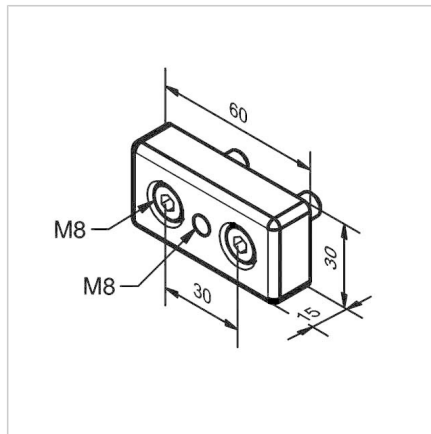

BASE AND TRANSPORT PLATE 30X60 M08

Code: 212114/0

Base plate 30x60 M08 for mounting hinged feet and wheels on aluminium profiles, providing flexible and stable support for various constructions.

[Link to the product →](#)

Technical data/items supplied

- Aluminium, Pressure die-casting, powder-coated, grey
- Fastening kit
- Weight = 0.084 kg/piece

Applications

- Fixing of hinged feet and castors
- Conductive variant **part no.** 21.2114/6/0