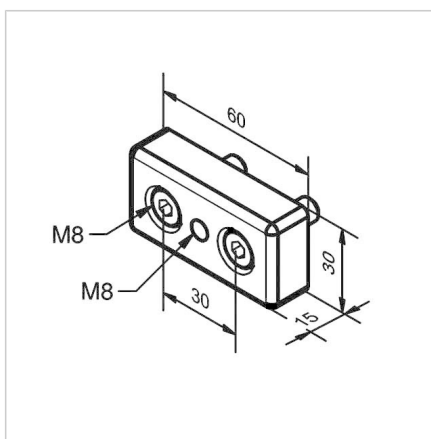

## BASE AND TRANSPORT PLATE 30X60 M08

Code: 212114/0

Base plate 30x60 M08 for mounting hinged feet and wheels on aluminium profiles, providing flexible and stable support for various constructions.

[Link to the product →](#)

### Technical data/items supplied

- Aluminium, Pressure die-casting, powder-coated, grey
- Fastening kit
- Weight = 0.084 kg/piece