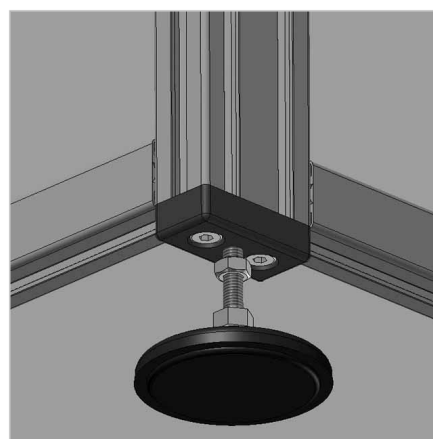

## BASE AND TRANSPORT PLATE 30X60 M08

Code: 212114/0

Base plate 30x60 M08 for mounting hinged feet and wheels on aluminium profiles, providing flexible and stable support for various constructions.

[Link to the product →](#)

### Technical data/items supplied

- Aluminium, Pressure die-casting, powder-coated, grey
- Fastening kit
- Weight = 0.084 kg/piece