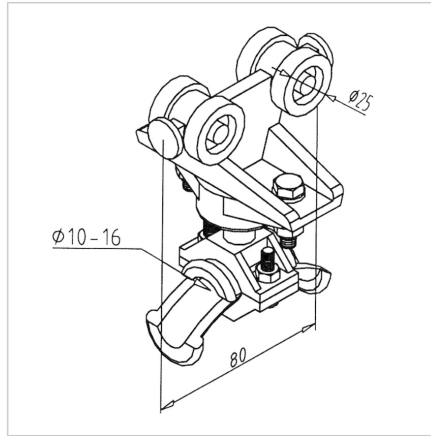

CABLE TROLLEY C-RAIL 30

Code: 320225/0

[Link to the product →](#)

Technical data/items supplied

- Plastic, yellow
- Supporting body: plastic, yellow
- 4 plastic rollers
- Load capacity: 8 kg
- Weight = 0.135 kg/piece

Applications

- Smooth running guidance of lines
- Suspension of hoses and pipes

Assembly

- Push into C-section rail, secure ends with limit stop