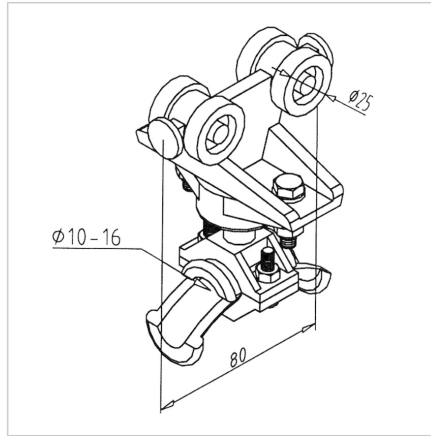

## CABLE TROLLEY C-RAIL 30

Code: 320225/0

[Link to the product →](#)

### Technical data/items supplied

- Plastic, yellow
- Supporting body: plastic, yellow
- 4 plastic rollers
- Load capacity: 8 kg
- Weight = 0.135 kg/piece

### Assembly

- Push into C-section rail, secure ends with limit stop