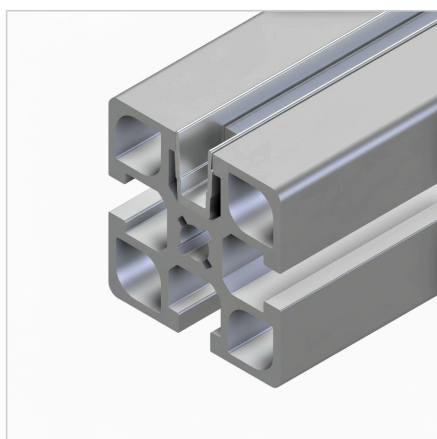

CLAMP/COVER PROFILE SILVER L=2m

Code: 221179/0

Cover profile 45 in silver color for aesthetic finishing and protection of aluminium profiles series 45, suitable for groove closing or panel insertion.

[Link to the product →](#)

Technical data/items supplied

- PVC, extruded, silver
- Weight = 0.060 kg/m
- Bar length = 2 m

Applications

- Mounted with groove inwards: For closing profile grooves
- **Mounted with the groove to the outside:**
For the absorption of surface elements up to 6 mm thickness, dimensional compensation by silicone or sponge rubber cord **part no.** 22.1102/0

Assembly

- Snap or slip into profile groove