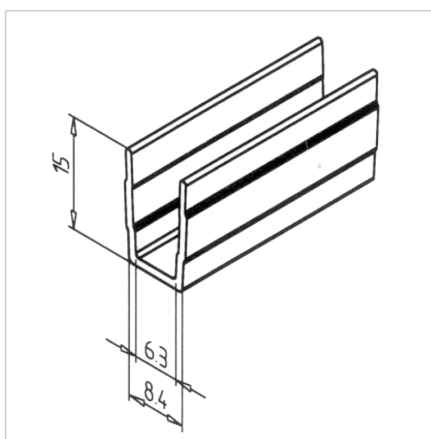

CLAMP/COVER PROFILE SILVER L=2m

Code: 221179/0

Cover profile 45 in silver color for aesthetic finishing and protection of aluminium profiles series 45, suitable for groove closing or panel insertion.

[Link to the product →](#)

Technical data/items supplied

- PVC, extruded, silver
- Weight = 0.060 kg/m
- Bar length = 2 m

Applications

- Mounted with groove inwards: For closing profile grooves
- **Mounted with the groove to the outside:**
For the absorption of surface elements up to 6 mm thickness, dimensional compensation by silicone or sponge rubber cord **part no.** 22.1102/0

Assembly

- Snap or slip into profile groove