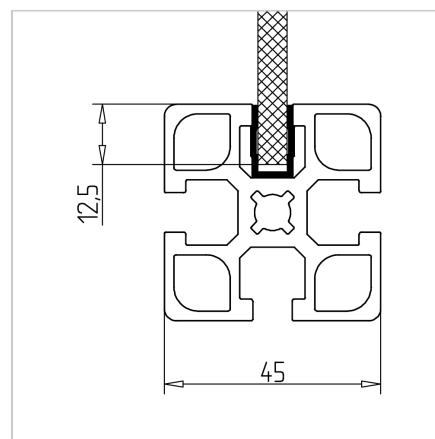

CLAMP/COVER PROFILE SILVER L=2m

Code: 221179/0

Cover profile 45 in silver color for aesthetic finishing and protection of aluminium profiles series 45, suitable for groove closing or panel insertion.

[Link to the product →](#)

Technical data/items supplied

- PVC, extruded, silver
- Weight = 0.060 kg/m
- Bar length = 2 m

Applications

- Mounted with groove inwards: For closing profile grooves
- **Mounted with the groove to the outside:**
For the absorption of surface elements up to 6 mm thickness, dimensional compensation by silicone or sponge rubber cord **part no.** 22.1102/0

Assembly

- Snap or slip into profile groove