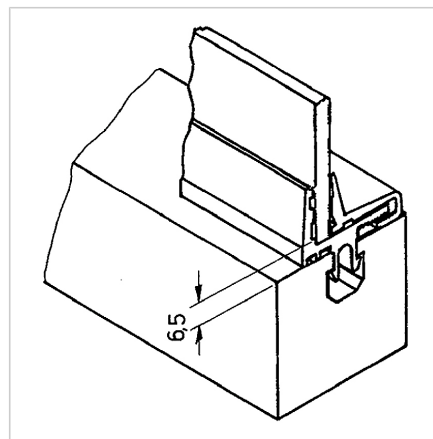

CLAMPING PROFILE PVC BLACK L=2m

Code: 221080/0

[Link to the product →](#)

Technical data/items supplied

- PVC, extruded, black
- Also available in grey on request, **Part no. 221092/0**
- Weight = 0.550 kg/m
- Bar length = 2 m

Applications

- Fixation surface elements with a maximum strength of 8 mm
- For surface elements smaller than 4 mm, a moss rubber strip must be inserted
- Windows, doors
- No free space between profile and panel element
- Also suitable for corrugated mesh

Assembly

- Snap socket half into profile groove
- Insert the panel element
- Press clamping half firmly on socket half
- To install surface elements less than 4 mm thick, the insertion of an additional sponge rubber strip or similar is recommended, e.g. our flat sponge rubber tape 10x3 mm, self-adhesive **Part no. 22.1129/0**