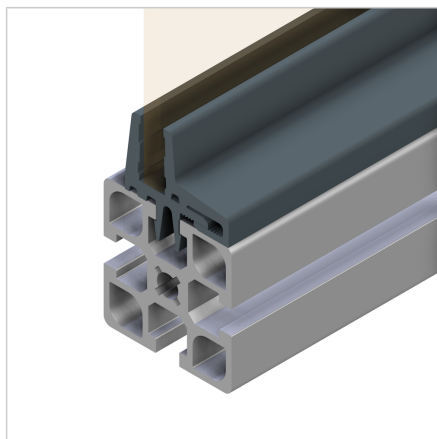

CLAMPING PROFILE PVC BLACK L=2m

Code: 221080/0

[Link to the product →](#)

Technical data/items supplied

- PVC, extruded, black
- Also available in grey on request, **Part no. 221092/0**
- Weight = 0.550 kg/m
- Bar length = 2 m

Applications

- Fixation surface elements with a maximum strength of 8 mm
- For surface elements smaller than 4 mm, a moss rubber strip must be inserted
- Windows, doors
- No free space between profile and panel element
- Also suitable for corrugated mesh

Assembly

- Snap socket half into profile groove
- Insert the panel element
- Press clamping half firmly on socket half
- To install surface elements less than 4 mm thick, the insertion of an additional sponge rubber strip or similar is recommended, e.g. our flat sponge rubber tape 10x3 mm, self-adhesive **Part no. 22.1129/0**