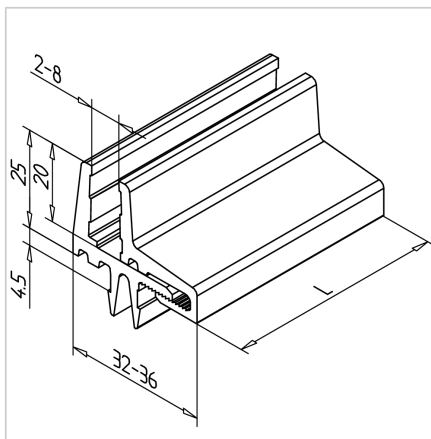

CLAMPING PROFILE PVC BLACK L=2m

Code: 221080/0

[Link to the product →](#)

Technical data/items supplied

- PVC, extruded, black
- Also available in grey on request, **Part no. 221092/0**
- Weight = 0.550 kg/m
- Bar length = 2 m

Applications

- Fixation surface elements with a maximum strength of 8 mm
- For surface elements smaller than 4 mm, a moss rubber strip must be inserted
- Windows, doors
- No free space between profile and panel element
- Also suitable for corrugated mesh

Assembly

- Snap socket half into profile groove
- Insert the panel element
- Press clamping half firmly on socket half
- To install surface elements less than 4 mm thick, the insertion of an additional sponge rubber strip or similar is recommended, e.g. our flat sponge rubber tape 10x3 mm, self-adhesive **Part no. 22.1129/0**