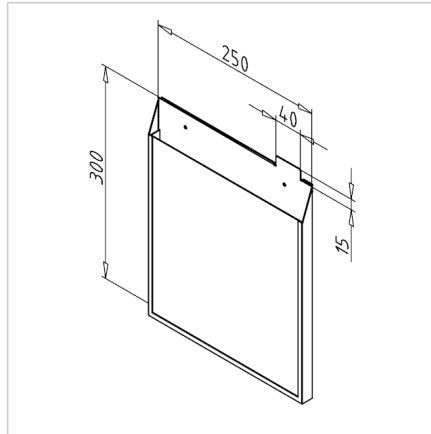

COMPARTMENT SINGLE ELEMENT DIN A4 PORTRAIT FORMAT WITH TRANSPARENT LOCKING PLATE

Code: 320619/0

[Link to the product →](#)

Technical data/items supplied

- Steel, powder coated, light grey
- With transparent end panel
- With fastening bores \varnothing 4 mm, spacing approx. 16 mm
- Weight = 0.500 kg/piece

Applications

- For size DIN A4 documents

Assembly

- Attach to the portal structure or use as an extension element for the base element