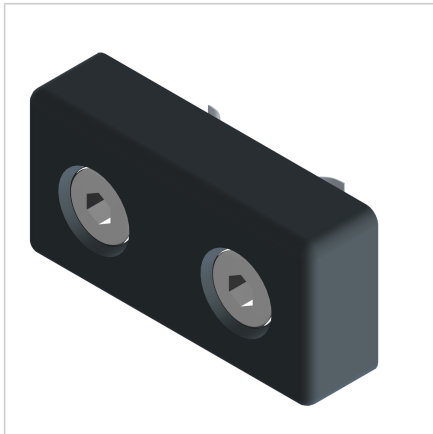

CONNECTING PLATE 30X60

Code: 212113/0

Connecting plate 30 x 60 for gap-free connection of two aluminium profile guard units. Used to strengthen units and connect pre-assembled modules for stable constructions.

[Link to the product →](#)

Technical data/items supplied

- Aluminium, Pressure die-casting, powder-coated, grey
- Weight = 0.085 kg/piece

Applications

- Connection of two guards without gap
- Strengthening of guard units
- Connection of pre-assembled modules

Assembly

- Install to groove of guard unit and posts with supplied hardware