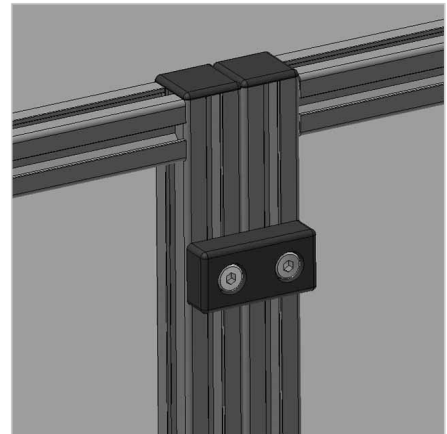

CONNECTING PLATE 30X60

Code: 212113/0

Connecting plate 30 x 60 for gap-free connection of two aluminium profile guard units. Used to strengthen units and connect pre-assembled modules for stable constructions.

[Link to the product →](#)

Technical data/items supplied

- Aluminium, Pressure die-casting, powder-coated, grey
- Weight = 0.085 kg/piece

Applications

- Connection of two guards without gap
- Strengthening of guard units
- Connection of pre-assembled modules

Assembly

- Install to groove of guard unit and posts with supplied hardware