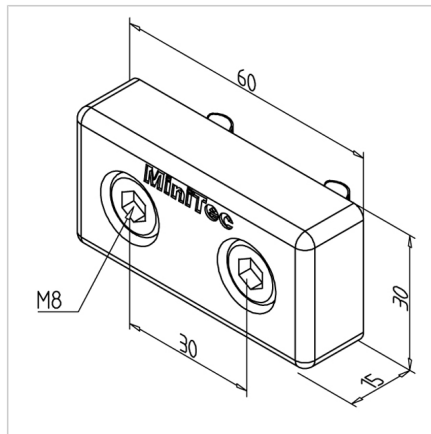

CONNECTING PLATE 30X60

Code: 212113/0

Connecting plate 30 x 60 for gap-free connection of two aluminium profile guard units. Used to strengthen units and connect pre-assembled modules for stable constructions.

[Link to the product →](#)

Technical data/items supplied

- Aluminium, Pressure die-casting, powder-coated, grey
- Weight = 0.085 kg/piece

Applications

- Connection of two guards without gap
- Strengthening of guard units
- Connection of pre-assembled modules