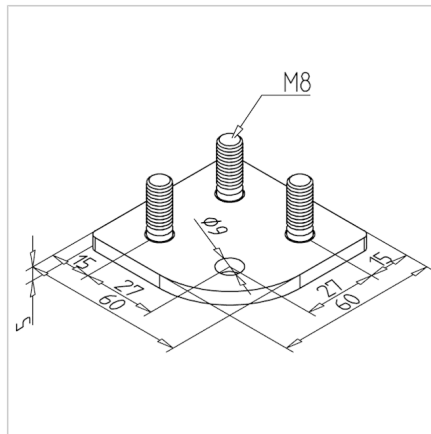

## CONNECTING PLATE 60X60X30

Code: 210038/0

Connecting plate 60x60x30 for strong and precise joining of aluminium profiles. Ideal for reinforcing frames and creating stable constructions.

[Link to the product →](#)

### Technical data/items supplied

- Steel, powder-coated, grey
- Fastening material steel, galvanized
- Weight = 0.145 kg/piece

### Applications

- Profile 60 x 60 x 30 **part no. 200982/0**
- For fixing articulated feet and rollers

### Assembly

- Use fixing material supplied to fix to the end face of the profile