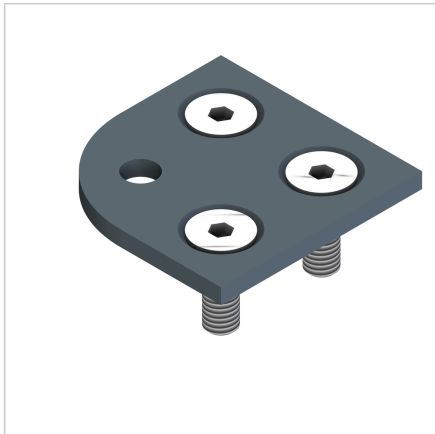

## CONNECTING PLATE 60X60X30

Code: 210038/0

Connecting plate 60x60x30 for strong and precise joining of aluminium profiles. Ideal for reinforcing frames and creating stable constructions.

[Link to the product →](#)

### Technical data/items supplied

- Steel, powder-coated, grey
- Fastening material steel, galvanized
- Weight = 0.145 kg/piece

### Applications

- Profile 60 x 60 x 30 **part no. 200982/0**
- For fixing articulated feet and rollers