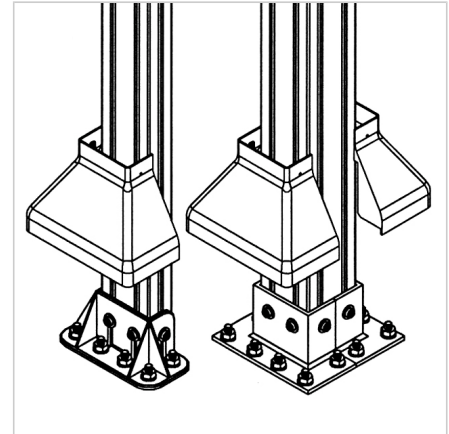

COVER FOOT 90

Code: 221025/1

Cover for foot 90 to protect and give a clean finish to support feet of aluminum structures.

[Link to the product →](#)

Technical data/items supplied

- ABS, grey
- Weight = 0.131 kg/piece

Applications

- Suitable for foot 90 GD and 90 S
- Less dust and dirt deposit on the foot
- Easy to clean

Assembly

- Expand the cover manually and clip in the slots of the profile
- Push the cover downwards
- Fasten on the side with tapping screw 3.4 x 16, then drill hole \varnothing 2.5 mm at the marked location