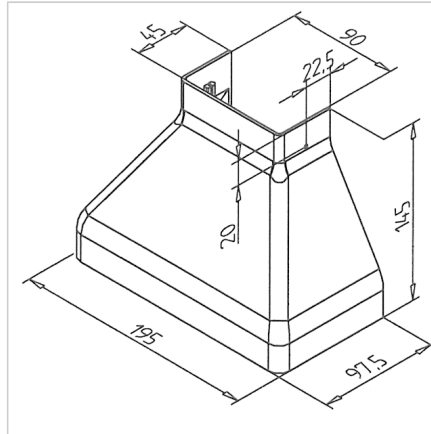

COVER FOOT 90

Code: 221025/1

Cover for foot 90 to protect and give a clean finish to support feet of aluminum structures.

[Link to the product →](#)

Technical data/items supplied

- ABS, grey
- Weight = 0.131 kg/piece

Applications

- Suitable for foot 90 GD and 90 S
- Less dust and dirt deposit on the foot
- Easy to clean

Assembly

- Expand the cover manually and clip in the slots of the profile
- Push the cover downwards
- Fasten on the side with tapping screw 3.4 x 16, then drill hole \varnothing 2.5 mm at the marked location