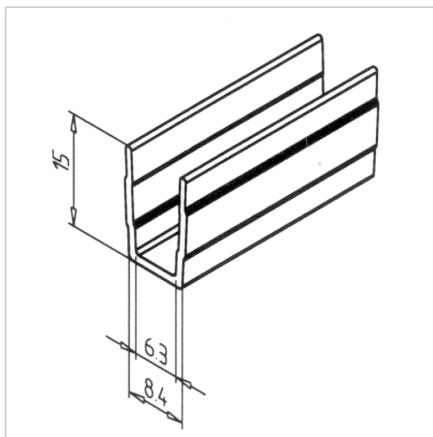

COVER PROFILE BLACK L=2m

Code: 221070/0

Cover profile 45 for effective protection and aesthetic appearance of aluminium profiles series 45 in black.

[Link to the product →](#)

Technical data/items supplied

- PVC, extruded, black
- Colour: traffic black similar to RAL 9017
- Weight = 0.060 kg/m
- Bar length = 2 m

Applications

- Mounted with groove inwards: For closing profile grooves
- **Mounted with the groove to the outside:**
For the absorption of surface elements up to 6 mm thickness, dimensional compensation by silicone or sponge rubber cord **part no.** 22.1102/0

Assembly

- Snap or slip into profile groove