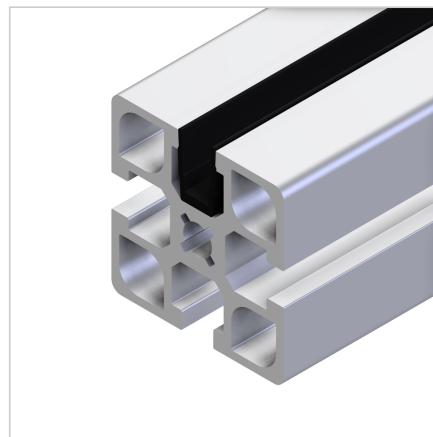

COVER PROFILE BLACK L=2m

Code: 221070/0

Cover profile 45 for effective protection and aesthetic appearance of aluminium profiles series 45 in black.

[Link to the product →](#)

Technical data/items supplied

- PVC, extruded, black
- Colour: traffic black similar to RAL 9017
- Weight = 0.060 kg/m
- Bar length = 2 m

Applications

- Mounted with groove inwards: For closing profile grooves
- **Mounted with the groove to the outside:**
For the absorption of surface elements up to 6 mm thickness, dimensional compensation by silicone or sponge rubber cord **part no.** 22.1102/0

Assembly

- Snap or slip into profile groove