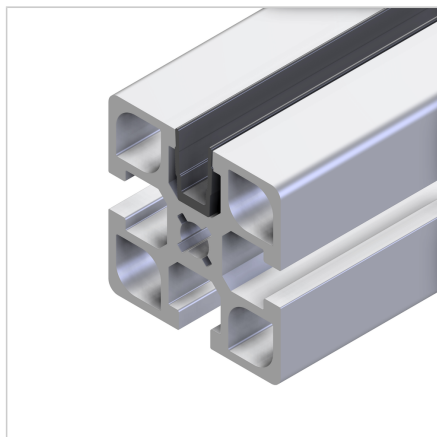

COVER PROFILE BLACK L=2m

Code: 221070/0

Cover profile 45 for effective protection and aesthetic appearance of aluminium profiles series 45 in black.

[Link to the product →](#)

Technical data/items supplied

- PVC, extruded, black
- Colour: traffic black similar to RAL 9017
- Weight = 0.060 kg/m
- Bar length = 2 m

Applications

- Mounted with groove inwards: For closing profile grooves
- **Mounted with the groove to the outside:**
For the absorption of surface elements up to 6 mm thickness, dimensional compensation by silicone or sponge rubber cord **part no.** 22.1102/0

Assembly

- Snap or slip into profile groove