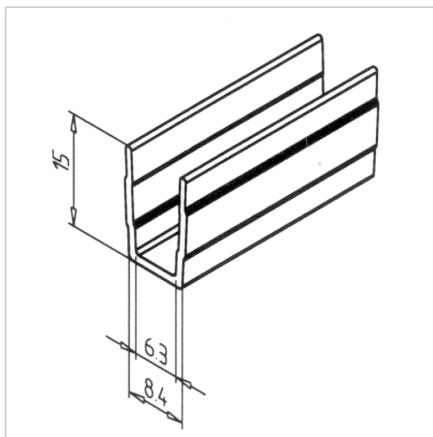

## COVER PROFILE BLACK L=2m

Code: 221070/0

Cover profile 45 for effective protection and aesthetic appearance of aluminium profiles series 45 in black.

[Link to the product →](#)

### Technical data/items supplied

- PVC, extruded, black
- Colour: traffic black similar to RAL 9017
- Weight = 0.060 kg/m
- Bar length = 2 m

### Applications

- Mounted with groove inwards: For closing profile grooves
- **Mounted with the groove to the outside:**  
For the absorption of surface elements up to 6 mm thickness, dimensional compensation by silicone or sponge rubber cord **part no.** 22.1102/0