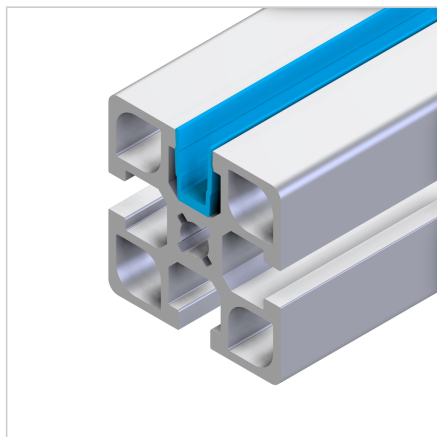

COVER PROFILE BLUE L=2m

Code: 221072/0

Cover profile 45 offers protection and aesthetic finish for aluminium profiles series 45, available in blue color.

[Link to the product →](#)

Technical data/items supplied

- PVC, extruded, light grey
- Colour: traffic black similar to RAL 9035
- Weight = 0.060 kg/m
- Bar length = 2 m

Applications

- Mounted with groove inwards: For closing profile grooves
- **Mounted with the groove to the outside:**
For the absorption of surface elements up to 6 mm thickness, dimensional compensation by silicone or sponge rubber cord **part no.** 22.1102/0

Assembly

- Snap or slip into profile groove