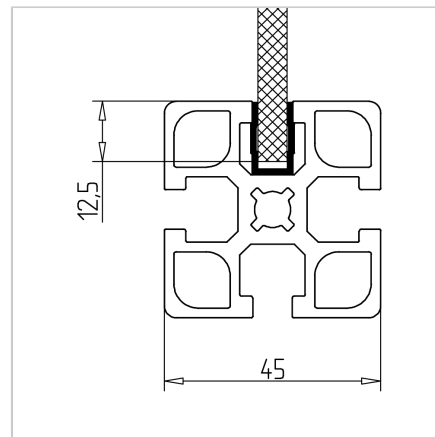

COVER PROFILE BLUE L=2m

Code: 221072/0

Cover profile 45 offers protection and aesthetic finish for aluminium profiles series 45, available in blue color.

[Link to the product →](#)

Technical data/items supplied

- PVC, extruded, light grey
- Colour: traffic black similar to RAL 9035
- Weight = 0.060 kg/m
- Bar length = 2 m

Applications

- Mounted with groove inwards: For closing profile grooves
- **Mounted with the groove to the outside:**
For the absorption of surface elements up to 6 mm thickness, dimensional compensation by silicone or sponge rubber cord **part no.** 22.1102/0

Assembly

- Snap or slip into profile groove