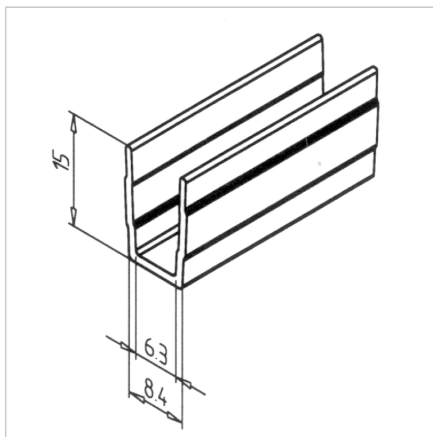

COVER PROFILE BLUE L=2m

Code: 221072/0

Cover profile 45 offers protection and aesthetic finish for aluminium profiles series 45, available in blue color.

[Link to the product →](#)

Technical data/items supplied

- PVC, extruded, light grey
- Colour: traffic black similar to RAL 9035
- Weight = 0.060 kg/m
- Bar length = 2 m

Applications

- Mounted with groove inwards: For closing profile grooves
- **Mounted with the groove to the outside:**
For the absorption of surface elements up to 6 mm thickness, dimensional compensation by silicone or sponge rubber cord **part no.** 22.1102/0

Assembly

- Snap or slip into profile groove