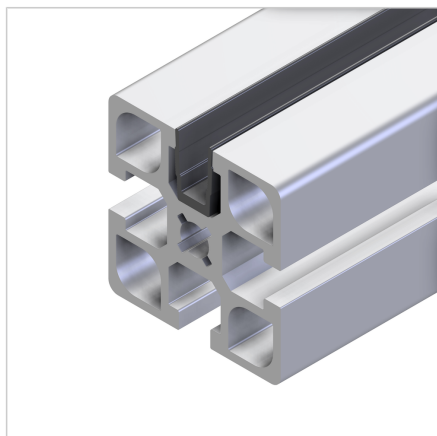

## COVER PROFILE GREY L=2m

Code: 221070/1

Cover profile 45 for reliably closing aluminium profile grooves or holding panels up to 6 mm thick – suitable for various mounting configurations.

[Link to the product →](#)

### Technical data/items supplied

- PVC, extruded, grey
- Colour: traffic black similar to RAL 9012
- Weight = 0.060 kg/m
- Bar length = 2 m

### Applications

- Mounted with groove inwards: For closing profile grooves
- **Mounted with the groove to the outside:**  
For the absorption of surface elements up to 6 mm thickness, dimensional compensation by silicone or sponge rubber cord **part no.** 22.1102/0

### Assembly

- Snap or slip into profile groove