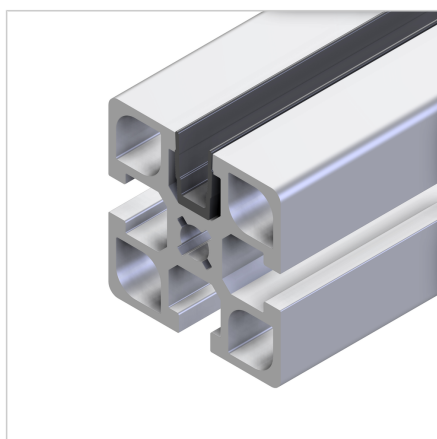

COVER PROFILE GREY

Code: 221070/1

Cover profile 45 for reliably closing aluminium profile grooves or holding panels up to 6 mm thick – suitable for various mounting configurations.

[Link to the product →](#)

Technical data/items supplied

- PVC, extruded, grey
- Colour: traffic black similar to RAL 9012
- Weight = 0.060 kg/m
- Bar length = 2 m

Applications

- Mounted with groove inwards: For closing profile grooves
- **Mounted with the groove to the outside:**
For the absorption of surface elements up to 6 mm thickness, dimensional compensation by silicone or sponge rubber cord **part no.** 22.1102/0

Assembly

- Snap or slip into profile groove