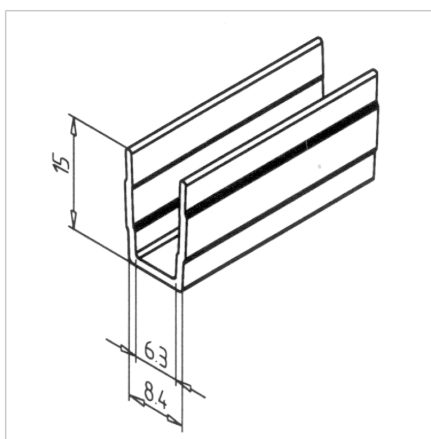

COVER PROFILE GREY

Code: 221070/1

Cover profile 45 for reliably closing aluminium profile grooves or holding panels up to 6 mm thick – suitable for various mounting configurations.

[Link to the product →](#)

Technical data/items supplied

- PVC, extruded, grey
- Colour: traffic black similar to RAL 9012
- Weight = 0.060 kg/m
- Bar length = 2 m

Applications

- Mounted with groove inwards: For closing profile grooves
- **Mounted with the groove to the outside:**
For the absorption of surface elements up to 6 mm thickness, dimensional compensation by silicone or sponge rubber cord **part no.** 22.1102/0

Assembly

- Snap or slip into profile groove