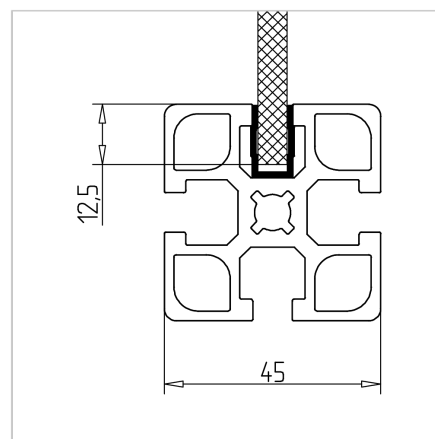

COVER PROFILE GREY

Code: 221070/1

Cover profile 45 for reliably closing aluminium profile grooves or holding panels up to 6 mm thick – suitable for various mounting configurations.

[Link to the product →](#)

Technical data/items supplied

- PVC, extruded, grey
- Colour: traffic black similar to RAL 9012
- Weight = 0.060 kg/m
- Bar length = 2 m

Applications

- Mounted with groove inwards: For closing profile grooves
- **Mounted with the groove to the outside:**
For the absorption of surface elements up to 6 mm thickness, dimensional compensation by silicone or sponge rubber cord **part no.** 22.1102/0

Assembly

- Snap or slip into profile groove