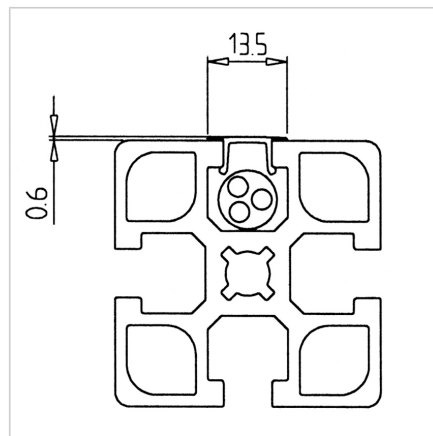

COVER PROFILE K GREY L=2m

Code: 221020/1

Cover profile K in grey for dust-tight sealing of aluminium profile grooves, while keeping space available for cables, hoses, or information plates.

[Link to the product →](#)

Technical data/items supplied

- ABS, extruded, grey
- Colour: basalt grey similar to RAL 7012
- Weight = 0.023 kg/m
- Bar length = 2 m

Applications

- Dust-tight sealing of the profile grooves
- The groove cross-section remains largely free for laying cables or hoses
- Information plates

Assembly

- Press by hand onto profile groove