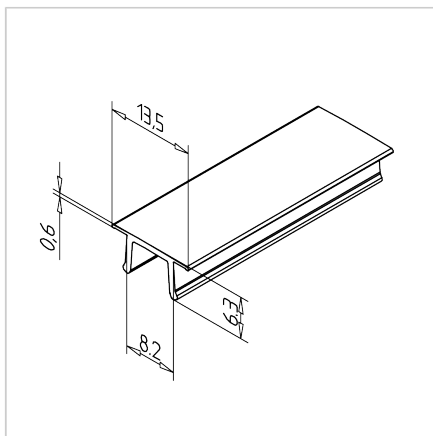

COVER PROFILE K GREY L=2m

Code: 221020/1

Cover profile K in grey for dust-tight sealing of aluminium profile grooves, while keeping space available for cables, hoses, or information plates.

[Link to the product →](#)

Technical data/items supplied

- ABS, extruded, grey
- Colour: basalt grey similar to RAL 7012
- Weight = 0.023 kg/m
- Bar length = 2 m

Applications

- Dust-tight sealing of the profile grooves
- The groove cross-section remains largely free for laying cables or hoses
- Information plates