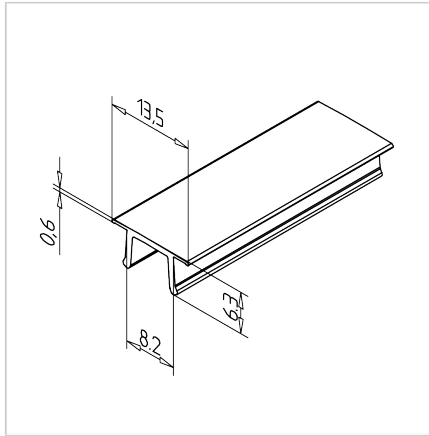

## COVER PROFILE K YELLOW L=2m

Code: 221020/4

[Link to the product →](#)

### Technical data/items supplied

- ABS, extruded, grey
- Colour: basalt grey similar to RAL 7012
- Weight = 0.023 kg/m
- Bar length = 2 m

### Applications

- Dust-tight sealing of the profile grooves
- The groove cross-section remains largely free for laying cables or hoses
- Information plates