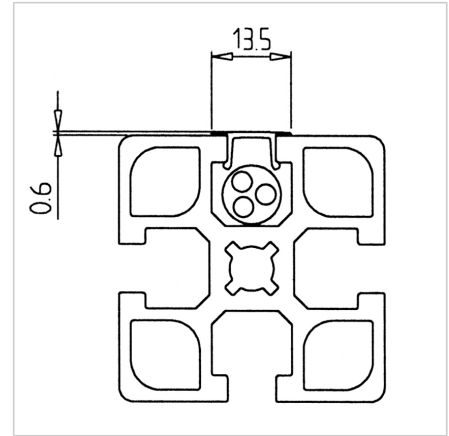

## COVER PROFILE K YELLOW L=2m

Code: 221020/4

[Link to the product →](#)

### Technical data/items supplied

- ABS, extruded, grey
- Colour: basalt grey similar to RAL 7012
- Weight = 0.023 kg/m
- Bar length = 2 m

### Applications

- Dust-tight sealing of the profile grooves
- The groove cross-section remains largely free for laying cables or hoses
- Information plates