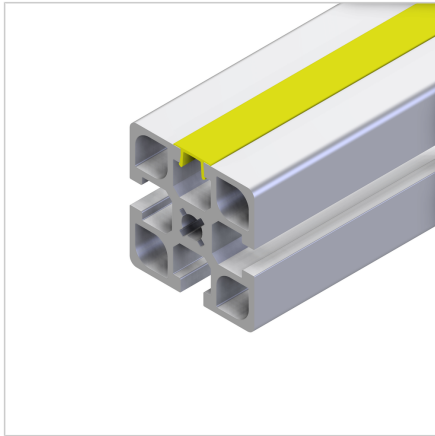

## COVER PROFILE K YELLOW L=2m

Code: 221020/4

[Link to the product →](#)

### Technical data/items supplied

- ABS, extruded, grey
- Colour: basalt grey similar to RAL 7012
- Weight = 0.023 kg/m
- Bar length = 2 m

### Applications

- Dust-tight sealing of the profile grooves
- The groove cross-section remains largely free for laying cables or hoses
- Information plates