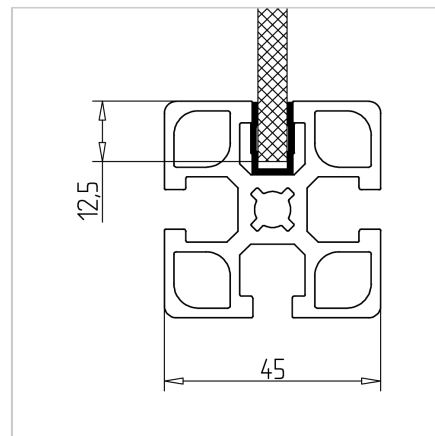

## COVER PROFILE ORANGE L=2m

Code: 221071/0

Cover profile 45 provides effective protection and an aesthetic look for aluminium profiles series 45, available in orange color.

[Link to the product →](#)

### Technical data/items supplied

- PVC, extruded, light grey
- Colour: traffic black similar to RAL 9035
- Weight = 0.060 kg/m
- Bar length = 2 m

### Applications

- Mounted with groove inwards: For closing profile grooves
- **Mounted with the groove to the outside:**  
For the absorption of surface elements up to 6 mm thickness, dimensional compensation by silicone or sponge rubber cord **part no.** 22.1102/0