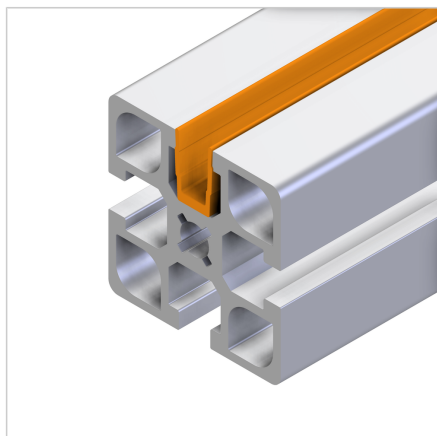

## COVER PROFILE ORANGE L=2m

Code: 221071/0

Cover profile 45 provides effective protection and an aesthetic look for aluminium profiles series 45, available in orange color.

[Link to the product →](#)

### Technical data/items supplied

- PVC, extruded, light grey
- Colour: traffic black similar to RAL 9035
- Weight = 0.060 kg/m
- Bar length = 2 m

### Applications

- Mounted with groove inwards: For closing profile grooves
- **Mounted with the groove to the outside:**  
For the absorption of surface elements up to 6 mm thickness, dimensional compensation by silicone or sponge rubber cord **part no.** 22.1102/0

### Assembly

- Snap or slip into profile groove