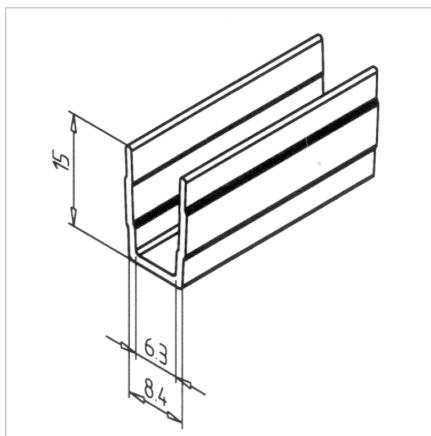

## COVER PROFILE ORANGE L=2m

Code: 221071/0

Cover profile 45 provides effective protection and an aesthetic look for aluminium profiles series 45, available in orange color.

[Link to the product →](#)

### Technical data/items supplied

- PVC, extruded, light grey
- Colour: traffic black similar to RAL 9035
- Weight = 0.060 kg/m
- Bar length = 2 m

### Applications

- Mounted with groove inwards: For closing profile grooves
- **Mounted with the groove to the outside:**  
For the absorption of surface elements up to 6 mm thickness, dimensional compensation by silicone or sponge rubber cord **part no.** 22.1102/0