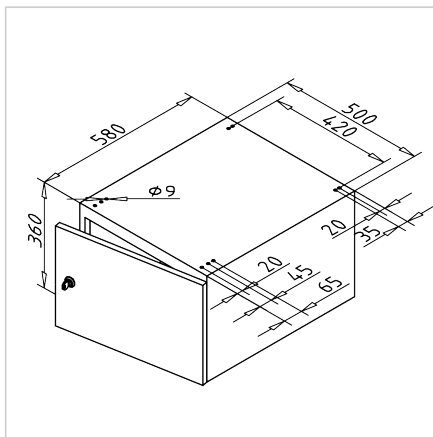

DOORS FLOOR CABINET SMALL RIGHT

Code: 320815/3

Durable workbench cabinet combines convenient storage, clarity, and quick accessibility of tools.

[Link to the product →](#)

Technical data/items supplied

- Steel, lacquered
- With fastening material steel, zinc plated
- Cylinder lock with 2 keys, 1 shelf
- Max. load capacity per cabinet: 200 kg
- **Please specify the desired color(s) for the body and door!**
- The following colours can be delivered without additional price:
 - grey-green HF 0001 (similar to RAL 6000)
 - reseda green RAL 6011
 - light grey RAL 7035
 - light blue RAL 5012
 - ruby red RAL 3003
 - water blue RAL 5021
 - anthracite RAL 7016
 - red-orange RAL 2001
 - brilliant blue RAL 5007
 - silver aluminium similar to RAL 9006
- Weight = 33.100 kg/piece

Assembly

- Use fastening kit to fasten to base frame
- Alternatively attach with mounting set **part no. 320806/0** to strut profiles of the base frame