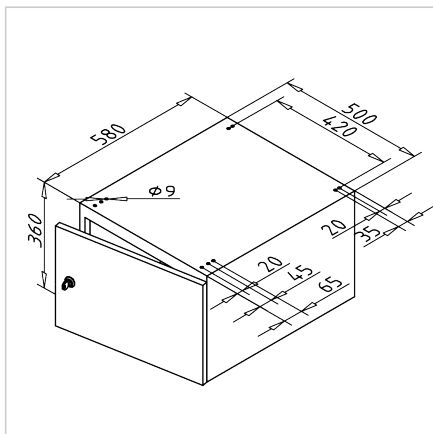

## DOORS FLOOR CABINET SMALL RIGHT

Code: 320815/3

Durable workbench cabinet combines convenient storage, clarity, and quick accessibility of tools.

[Link to the product →](#)

### Technical data/items supplied

- Steel, lacquered
- With fastening material steel, zinc plated
- Cylinder lock with 2 keys, 1 shelf
- Max. load capacity per cabinet: 200 kg
- **Please specify the desired color(s) for the body and door!**
- The following colours can be delivered without additional price:
  - grey-green HF 0001 (similar to RAL 6000)
  - reseda green RAL 6011
  - light grey RAL 7035
  - light blue RAL 5012
  - ruby red RAL 3003
  - water blue RAL 5021
  - anthracite RAL 7016
  - red-orange RAL 2001
  - brilliant blue RAL 5007
  - silver aluminium similar to RAL 9006
- Weight = 33.100 kg/piece