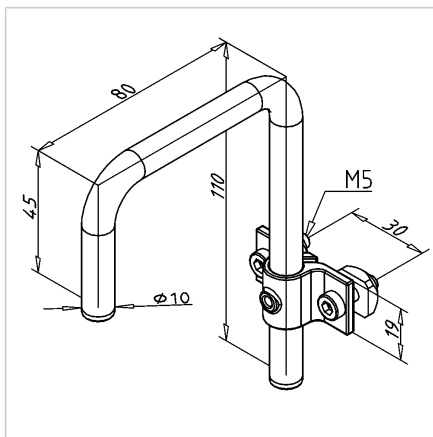

FIXING DOWN U-FORM

Code: 295048/2

[Link to the product →](#)

Technical data/items supplied

- Stainless steel
- Weight = 0.094 kg/piece