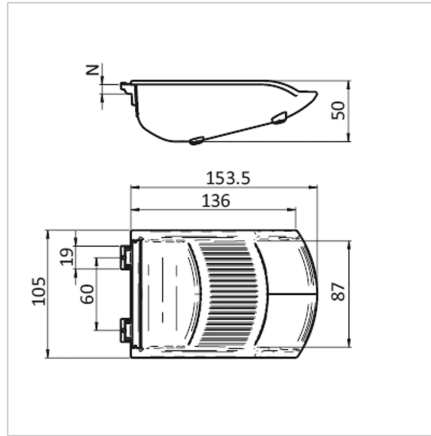

GRAB CONTAINER, BLACK ESD

Code: 320682/1

[Link to the product →](#)

Technical data/items supplied

- Plastic, black
- Max. load capacity up to 3 kg
- Delivered without window, label and elastic buffer
- Weight = 0.130 kg/piece

Applications

- Provision of small parts, screws, nuts ect. at assembly workstations
- Suitable for all 45er profiles

Assembly

- Can be easily mounted by swinging it into the profile groove.