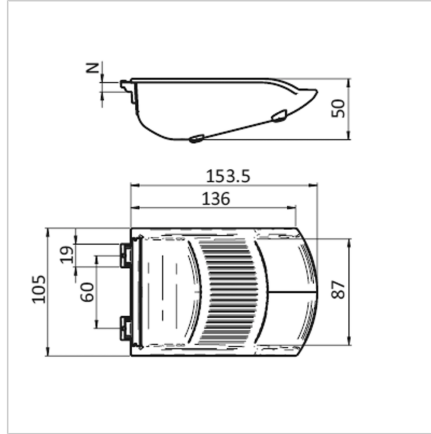

## GRAB CONTAINER, BLACK ESD

Code: 320682/1

[Link to the product →](#)

### Technical data/items supplied

- Plastic, black
- Max. load capacity up to 3 kg
- Delivered without window, label and elastic buffer
- Weight = 0.130 kg/piece

### Assembly

- Can be easily mounted by swinging it into the profile groove.