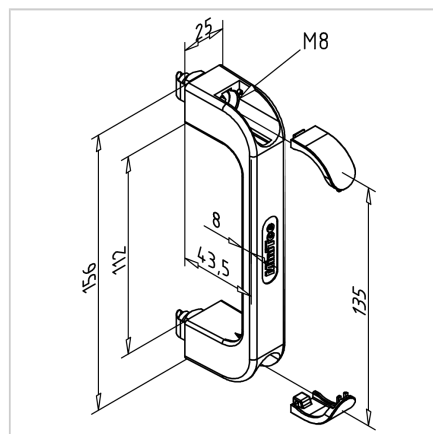

HANDGRIFF 135 F GRAU GLEITMUTTER MIT FEDERBLECH

Code: 212530/7

Door handle 135-45 F in grey with square nut and position-fixing for secure mounting on aluminium profile structures.

[Link to the product →](#)

Technical data/items supplied

- PA, grey
- With fastening material steel, zinc plated
- Weight = 0.081 kg/piece

Applications

- Doors
- Lids
- Guard units

Assembly

- Fasten to profile groove with supplied hardware
- Directly on surface element with cylinder head screw M8