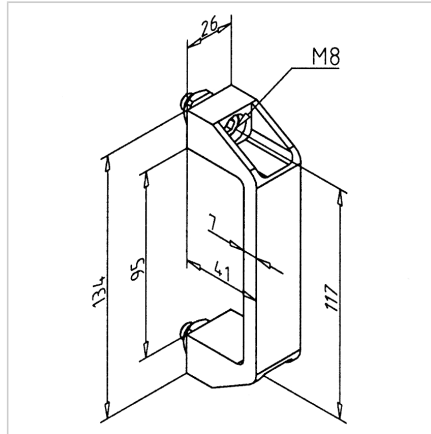

HANDLE 120 BLACK

Code: 211092/0

Door handle 120 mm in black color for safe, comfortable grip on protective doors made from aluminium profiles.

[Link to the product →](#)

Technical data/items supplied

- PA, black
- With fastening material steel, zinc plated
- ESD-compatible, also available in black **part no. 321007/0**, upon request
- Weight = 0.101 kg/piece

Applications

- Doors
- Lids
- Guard units

Assembly

- Fasten to profile groove with supplied hardware
- Directly on surface element with cylinder head screw M8