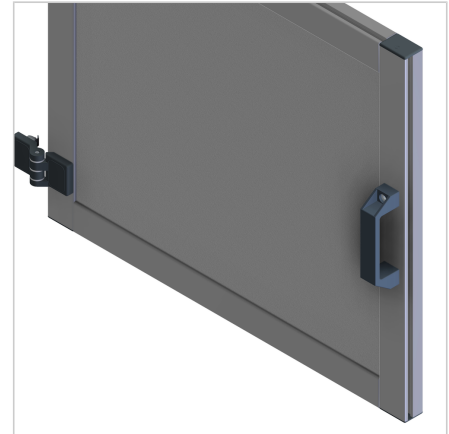

HANDLE 120 BLACK

Code: 211092/0

Door handle 120 mm in black color for safe, comfortable grip on protective doors made from aluminium profiles.

[Link to the product →](#)

Technical data/items supplied

- PA, black
- With fastening material steel, zinc plated
- ESD-compatible, also available in black **part no. 321007/0**, upon request
- Weight = 0.101 kg/piece

Applications

- Doors
- Lids
- Guard units

Assembly

- Fasten to profile groove with supplied hardware
- Directly on surface element with cylinder head screw M8