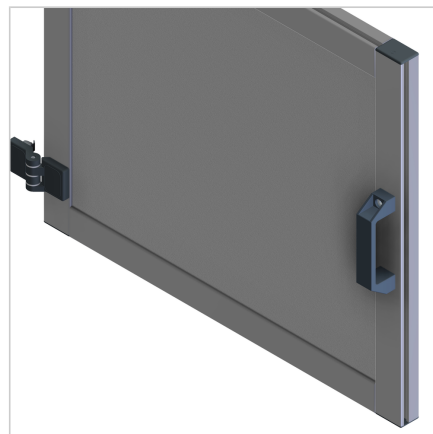

HANDLE 120 BLACK

Code: 211092/0

Door handle 120 mm in black color for safe, comfortable grip on protective doors made from aluminium profiles.

[Link to the product →](#)

Technical data/items supplied

- PA, black
- With fastening material steel, zinc plated
- ESD-compatible, also available in black **part no. 321007/0**, upon request
- Weight = 0.101 kg/piece

Applications

- Doors
- Lids
- Guard units

Assembly

- Fasten to profile groove with supplied hardware
- Directly on surface element with cylinder head screw M8