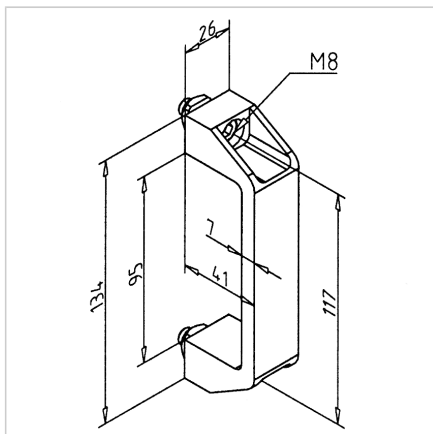

HANDLE 120 BLACK

Code: 211092/0

Door handle 120 mm in black color for safe, comfortable grip on protective doors made from aluminium profiles.

[Link to the product →](#)

Technical data/items supplied

- PA, black
- With fastening material steel, zinc plated
- ESD-compatible, also available in black **part no. 321007/0**, upon request
- Weight = 0.101 kg/piece

Applications

- Doors
- Lids
- Guard units

Assembly

- Fasten to profile groove with supplied hardware
- Directly on surface element with cylinder head screw M8