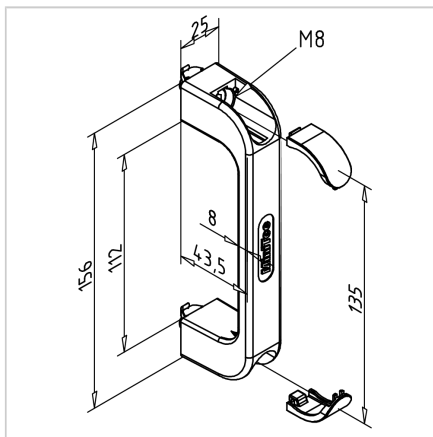

## HANDLE 135-30 GREY

Code: 212580/1

Door handle 135-30 in grey color for safe, comfortable grip on protective doors made from aluminium profiles.

[Link to the product →](#)

### Technical data/items supplied

- PA, grey
- With fastening material steel, zinc plated
- Weight = 0.079 kg/piece

### Assembly

- Fasten to profile groove with supplied hardware
- Directly on surface element with cylinder head screw M8