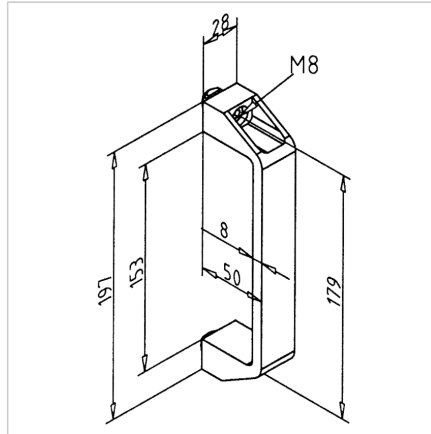

HANDLE 180 BLACK

Code: 211094/0

Door handle 180 mm in black color for safe, comfortable grip on protective doors made from aluminium profiles.

[Link to the product →](#)

Technical data/items supplied

- PA, black
- With fastening material steel, zinc plated
- Weight = 0.100 kg/piece

Applications

- Doors
- Lids
- Guard units

Assembly

- Fasten to profile groove with supplied hardware
- Directly on surface element with cylinder head screw M8