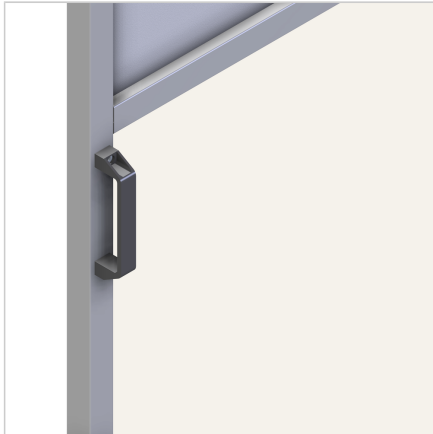

## HANDLE 180 BLACK

Code: 211094/0

Door handle 180 mm in black color for safe, comfortable grip on protective doors made from aluminium profiles.

[Link to the product →](#)

### Technical data/items supplied

- PA, black
- With fastening material steel, zinc plated
- Weight = 0.100 kg/piece

### Assembly

- Fasten to profile groove with supplied hardware
- Directly on surface element with cylinder head screw M8