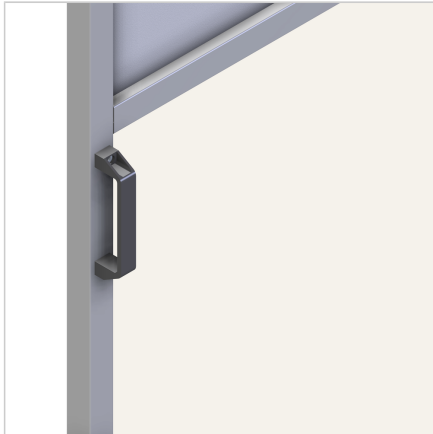

HANDLE 180 BLACK

Code: 211094/0

Door handle 180 mm in black color for safe, comfortable grip on protective doors made from aluminium profiles.

[Link to the product →](#)

Technical data/items supplied

- PA, black
- With fastening material steel, zinc plated
- Weight = 0.100 kg/piece

Applications

- Doors
- Lids
- Guard units

Assembly

- Fasten to profile groove with supplied hardware
- Directly on surface element with cylinder head screw M8