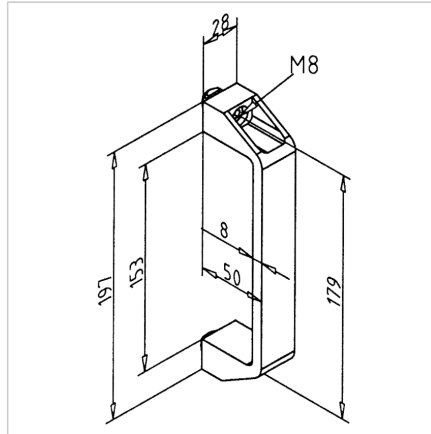

## HANDLE 180 BLACK

Code: 211094/0

Door handle 180 mm in black color for safe, comfortable grip on protective doors made from aluminium profiles.

[Link to the product →](#)

### Technical data/items supplied

- PA, black
- With fastening material steel, zinc plated
- Weight = 0.100 kg/piece

### Assembly

- Fasten to profile groove with supplied hardware
- Directly on surface element with cylinder head screw M8