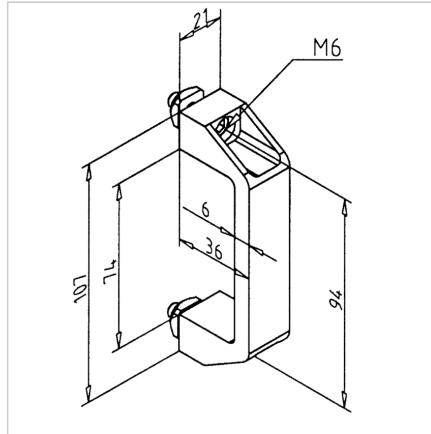

## HANDLE 90 BLACK

Code: 211099/0

Door handle 90 mm in black color for safe, comfortable grip on protective doors made from aluminium profiles.

[Link to the product →](#)

### Technical data/items supplied

- PA, black
- With fastening material steel, zinc plated
- Weight = 0.050 kg/piece

### Assembly

- Fasten to profile groove with supplied hardware
- Directly on panel element with cylinder screw M6, length according to material thickness