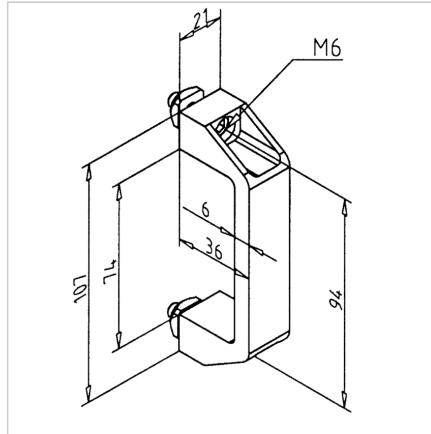

## HANDLE 90 GREY

Code: 211099/1

Door handle 90 mm in grey color for safe, comfortable grip on protective doors made from aluminium profiles.

[Link to the product →](#)

### Technical data/items supplied

- PA, grey
- With fastening material steel, zinc plated
- For use on vertical struts, handle **part no. 211099/4** (square nuts with position-fixing)
- Upon request, available in black, **part no. 211099/0**
- Weight = 0.030 kg/piece

### Assembly

- Fasten to profile groove with supplied hardware
- Directly on panel element with cylinder screw M6, length according to material thickness