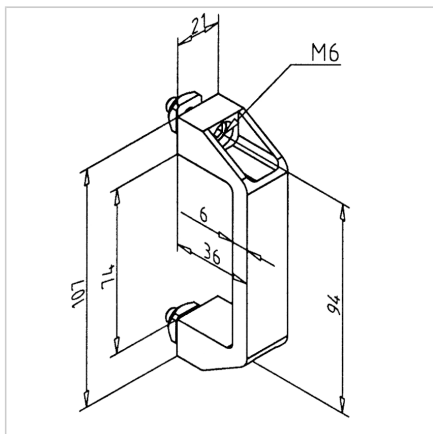

## HANDLE 90 GREY

Code: 211099/1

Door handle 90 mm in grey color for safe, comfortable grip on protective doors made from aluminium profiles.

[Link to the product →](#)

### Technical data/items supplied

- PA, grey
- With fastening material steel, zinc plated
- For use on vertical struts, handle **part no. 211099/4** (square nuts with position-fixing)
- Upon request, available in black, **part no. 211099/0**
- Weight = 0.030 kg/piece

### Assembly

- Fasten to profile groove with supplied hardware
- Directly on panel element with cylinder screw M6, length according to material thickness