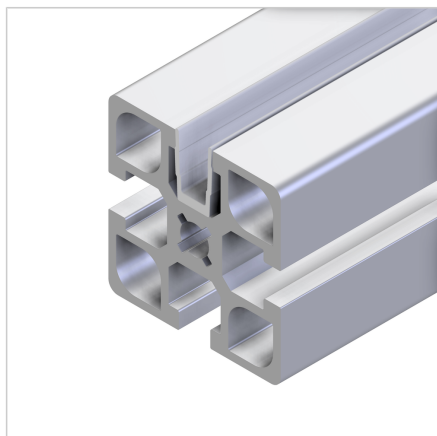

COVER PROFILE LIGHT GREY L=2m

Code: 221070/2

Cover profile 45 in light grey for aesthetic finishing and protection of aluminium profiles series 45, suitable for groove closing or panel insertion.

[Link to the product →](#)

Technical data/items supplied

- PVC, extruded, light grey
- Colour: traffic black similar to RAL 9035
- Weight = 0.060 kg/m
- Bar length = 2 m

Applications

- Mounted with groove inwards: For closing profile grooves
- **Mounted with the groove to the outside:**
For the absorption of surface elements up to 6 mm thickness, dimensional compensation by silicone or sponge rubber cord **part no.** 22.1102/0

Assembly

- Snap or slip into profile groove