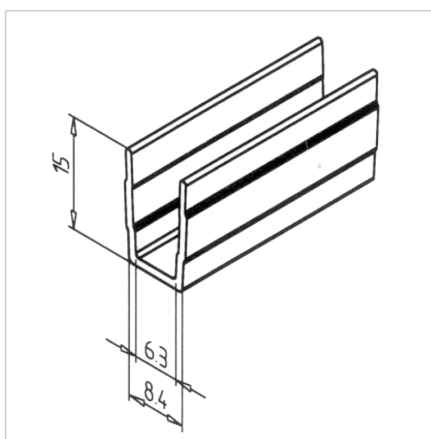

COVER PROFILE LIGHT GREY L=2m

Code: 221070/2

Cover profile 45 in light grey for aesthetic finishing and protection of aluminium profiles series 45, suitable for groove closing or panel insertion.

[Link to the product →](#)

Technical data/items supplied

- PVC, extruded, light grey
- Colour: traffic black similar to RAL 9035
- Weight = 0.060 kg/m
- Bar length = 2 m

Applications

- Mounted with groove inwards: For closing profile grooves
- **Mounted with the groove to the outside:**
For the absorption of surface elements up to 6 mm thickness, dimensional compensation by silicone or sponge rubber cord **part no.** 22.1102/0

Assembly

- Snap or slip into profile groove