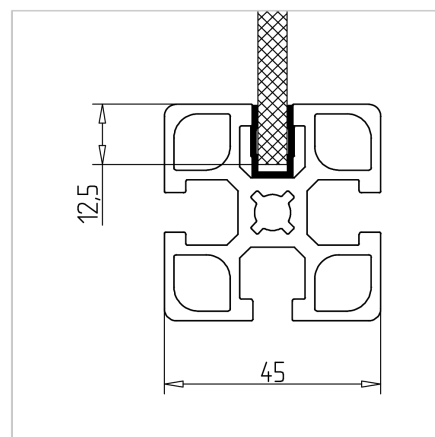

COVER PROFILE LIGHT GREY L=2m

Code: 221070/2

Cover profile 45 in light grey for aesthetic finishing and protection of aluminium profiles series 45, suitable for groove closing or panel insertion.

[Link to the product →](#)

Technical data/items supplied

- PVC, extruded, light grey
- Colour: traffic black similar to RAL 9035
- Weight = 0.060 kg/m
- Bar length = 2 m

Applications

- Mounted with groove inwards: For closing profile grooves
- **Mounted with the groove to the outside:**
For the absorption of surface elements up to 6 mm thickness, dimensional compensation by silicone or sponge rubber cord **part no.** 22.1102/0

Assembly

- Snap or slip into profile groove