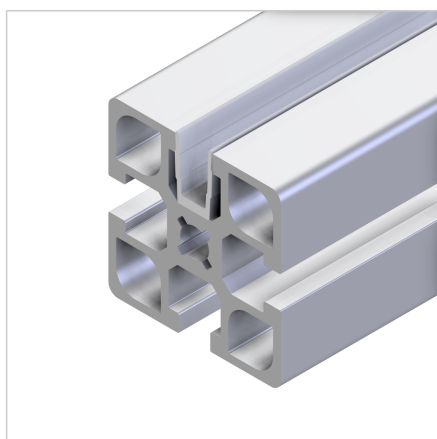

COVER PROFILE LIGHT GREY L=2m

Code: 221070/2

Cover profile 45 in light grey for aesthetic finishing and protection of aluminium profiles series 45, suitable for groove closing or panel insertion.

[Link to the product →](#)

Technical data/items supplied

- PVC, extruded, light grey
- Colour: traffic black similar to RAL 9035
- Weight = 0.060 kg/m
- Bar length = 2 m

Applications

- Mounted with groove inwards: For closing profile grooves
- **Mounted with the groove to the outside:**
For the absorption of surface elements up to 6 mm thickness, dimensional compensation by silicone or sponge rubber cord **part no.** 22.1102/0

Assembly

- Snap or slip into profile groove