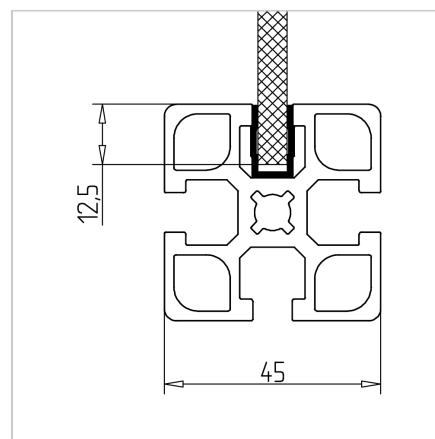

COVER PROFILE LIGHT GREY L=2m

Code: 221070/2

Cover profile 45 in light grey for aesthetic finishing and protection of aluminium profiles series 45, suitable for groove closing or panel insertion.

[Link to the product →](#)

Technical data/items supplied

- PVC, extruded, light grey
- Colour: traffic black similar to RAL 9035
- Weight = 0.060 kg/m
- Bar length = 2 m

Applications

- Mounted with groove inwards: For closing profile grooves
- **Mounted with the groove to the outside:**
For the absorption of surface elements up to 6 mm thickness, dimensional compensation by silicone or sponge rubber cord **part no.** 22.1102/0

Assembly

- Snap or slip into profile groove