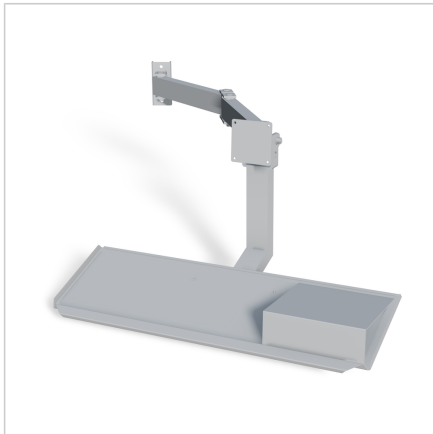

# MONITOR SUPPORT TFT WITH KEYBOARD SHELF 100 DOUBLE JOINT SWIVEL CANTILEVER

Code: 320517/1

Monitor stand allows fast movement of the screen to different heights and angles for optimal adjustment according to user needs.

## Technical data/items supplied

- Steel, powder-coated, grey
- Monitor and keyboard carrier with mouse rack
- With double-articulated swing boom
- Delivery as construction set
- Weight = 7.400 kg/piece

## Applications

- The mouse rack is shiftable and therefore suitable for right and left-handers