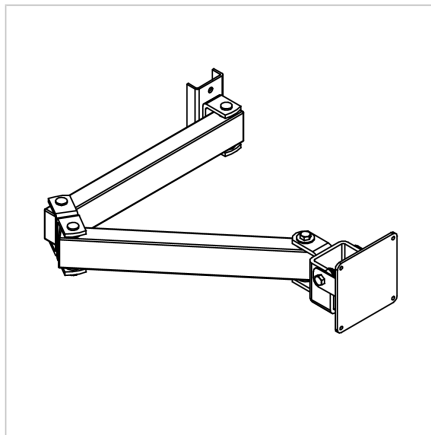

MONITOR SUPPORT TFT WITH OUT KEYBOARD SHELF WITH VESA CONNECTION ADAPTER 75 MM

Code: 320525/0

Monitor stand allows rotation, tilt, and adjustable screen positioning for the optimal viewing angle.

[Link to the product →](#)

Technical data/items supplied

- Side panels steel, powder coated, grey
- With double-articulated swing boom
- Weight = 3.640 kg/piece