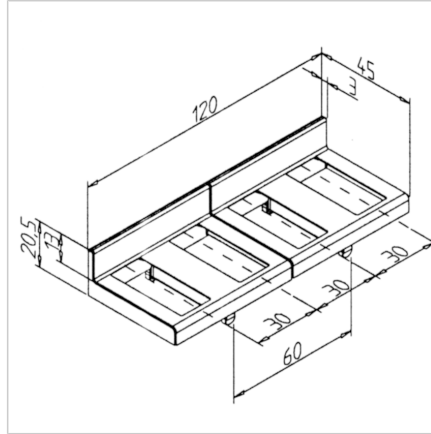

## PULLEY CARRIER 45X45R COVER SF

Code: 221128/0

[Link to the product →](#)

### Technical data/items supplied

- POM, grey
- Weight = 0.027 kg/piece