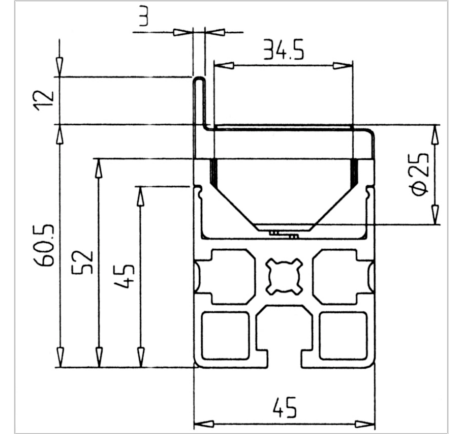

## PULLEY CARRIER 45X45R COVER SF

Code: 221128/0

[Link to the product →](#)

### Technical data/items supplied

- POM, grey
- Weight = 0.027 kg/piece