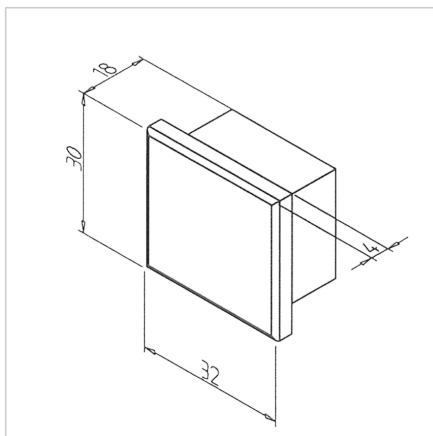

## SEALING CAP C-RAIL 30

Code: 320223/0

End cap for C-profile provides a safe and aesthetic finish for the guide profile and prevents tools from falling out of the track.

[Link to the product →](#)

### Technical data/items supplied

- Plastic, black
- Weight = 0.006 kg/piece