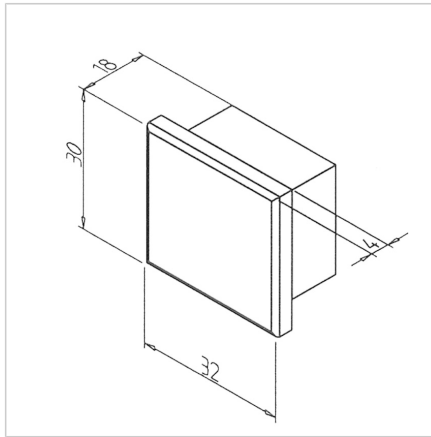

SEALING CAP C-RAIL 30

Code: 320223/0

End cap for C-profile provides a safe and aesthetic finish for the guide profile and prevents tools from falling out of the track.

[Link to the product →](#)

Technical data/items supplied

- Plastic, black
- Weight = 0.006 kg/piece

Applications

- Closing of both rail ends

Assembly

- Press onto C-profile rail