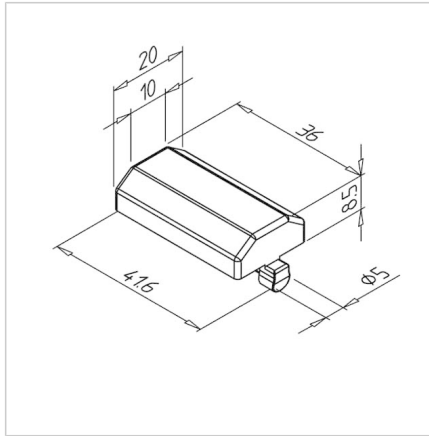

ROLLER CARRIER BACKING PADS

Code: 210940/0

[Link to the product →](#)

Technical data/items supplied

- POM, grey RAL 7012
- Suitable for roller carrier
- Weight = 0.004 kg/piece

Applications

- For use in roller carriers instead of D25 roller for braking transport material
- To prevent rolling away on the installation site

Assembly

- Clip into the roller carrier instead of a roller