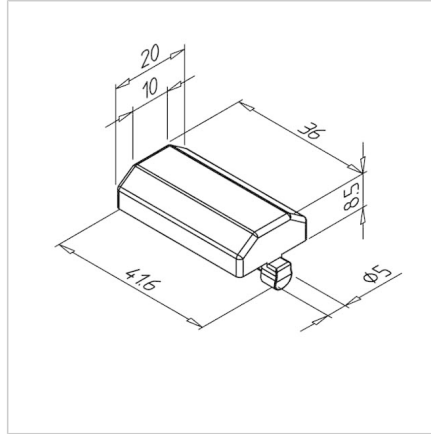

ROLLER CARRIER BACKING PADS

Code: 210940/0

[Link to the product →](#)

Technical data/items supplied

- POM, grey RAL 7012
- Suitable for roller carrier
- Weight = 0.004 kg/piece

Applications

- For use in roller carriers instead of D25 roller for braking transport material
- To prevent rolling away on the installation site

Assembly

- Clip into the roller carrier instead of a roller