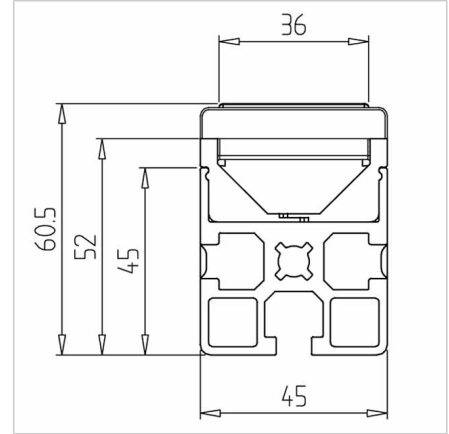

ROLLER CARRIER BACKING PADS

Code: 210940/0

[Link to the product →](#)

Technical data/items supplied

- POM, grey RAL 7012
- Suitable for roller carrier
- Weight = 0.004 kg/piece

Applications

- For use in roller carriers instead of D25 roller for braking transport material
- To prevent rolling away on the installation site

Assembly

- Clip into the roller carrier instead of a roller