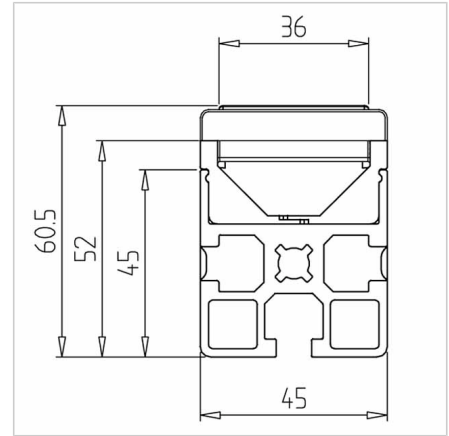

ROLLER CARRIER BACKING PADS

Code: 210940/0

[Link to the product →](#)

Technical data/items supplied

- POM, grey RAL 7012
- Suitable for roller carrier
- Weight = 0.004 kg/piece

Applications

- For use in roller carriers instead of D25 roller for braking transport material
- To prevent rolling away on the installation site

Assembly

- Clip into the roller carrier instead of a roller