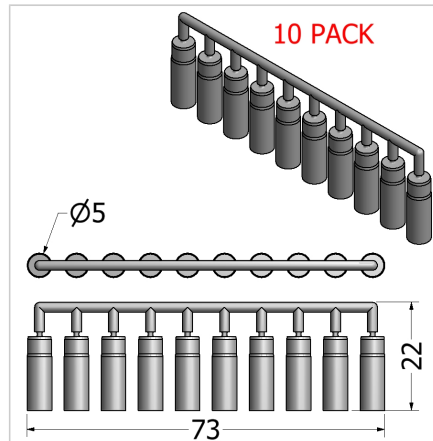

## SPARE PIN END CAP Z GREY THREAD OF 10 PIECES

Code: 221009/1

Spare pin for fastening plastic end caps to aluminum profiles.

[Link to the product →](#)

### Technical data/items supplied

- ABS, grey
- Weight = 0.003 kg/piece

### Assembly

- Use rubber hammer to drive in lock pin flush with the profile