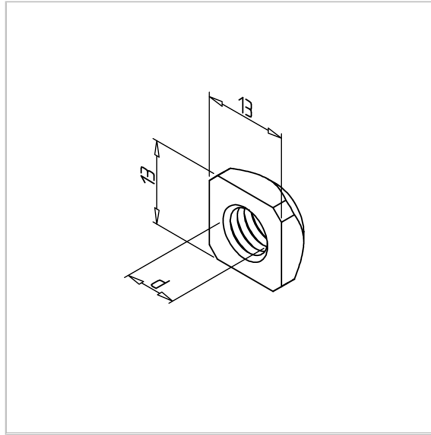

SQUARE-NUT M6 STAINLESS

Code: 211330/1

Square nut M6 x 13 stainless steel, for strong and reliable fastening in aluminium constructions and industrial applications.

[Link to the product →](#)

Technical data/items supplied

- Stainless steel
- Thread (d) : M 6
- Weight = 0.005 kg/piece