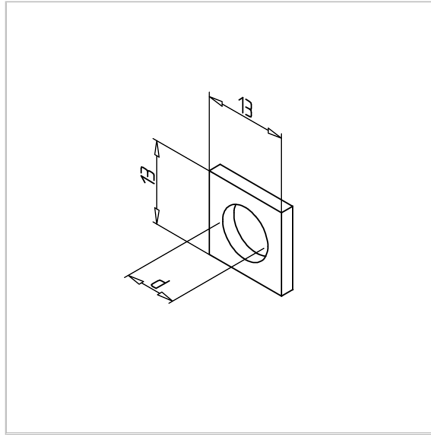

SQUARE WASHER 8 STAINLESS

Code: 211360/1

Square washer 8 made of stainless steel for secure and corrosion-resistant fastening of aluminium profiles. Ensures even load distribution.

[Link to the product →](#)

Technical data/items supplied

- Stainless steel
- Diameter (d) : 8.5 mm
- Weight = 0.002 kg/piece