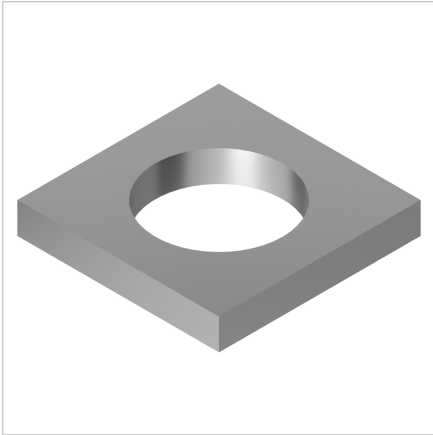

SQUARE WASHER 8 STAINLESS

Code: 211360/1

Square washer 8 made of stainless steel for secure and corrosion-resistant fastening of aluminium profiles. Ensures even load distribution.

[Link to the product →](#)

Technical data/items supplied

- Stainless steel
- Diameter (d) : 8.5 mm
- Weight = 0.002 kg/piece