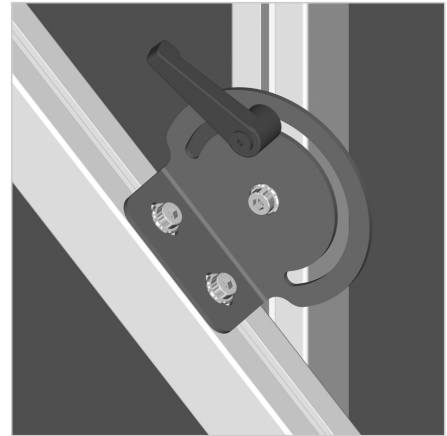

## SWIVELLING HOLDER POWDER COATED

Code: 263001/2

[Link to the product →](#)

### Technical data/items supplied

- Steel, powder-coated, grey
- Powder coated RAL 7012
- Weight = 0.283 kg/piece

### Applications

- For swiveling attachment of toolboxes, profiles or shelves

### Assembly

- With screws M8 x 16 or clamping lever and M8 sliding nut