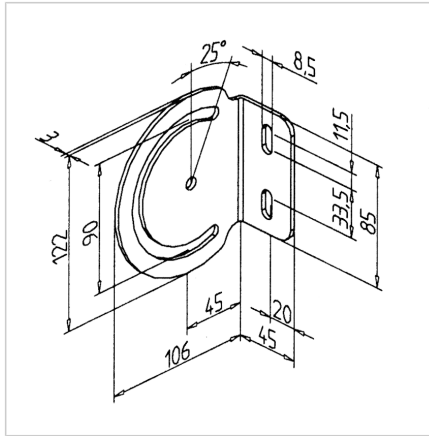

## SWIVELLING HOLDER POWDER COATED

Code: 263001/2

[Link to the product →](#)

### Technical data/items supplied

- Steel, powder-coated, grey
- Powder coated RAL 7012
- Weight = 0.283 kg/piece

### Applications

- For swiveling attachment of toolboxes, profiles or shelves

### Assembly

- With screws M8 x 16 or clamping lever and M8 sliding nut