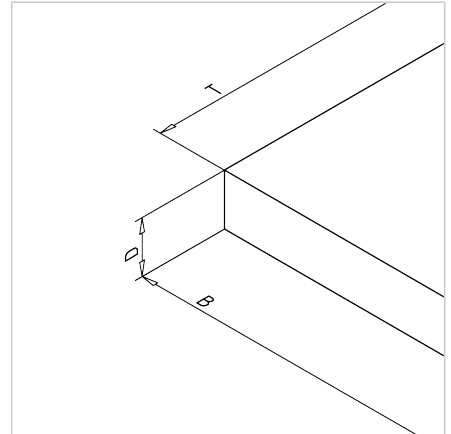

TABLETOPS

Code: 320401/50

Workbench top provides a solid, stable surface for efficient work and a well-organized workstation.

[Link to the product →](#)

Technical data/items supplied

- Versions in other materials, thicknesses and colors are available on request.
- Processing according to customer requirements possible on request.