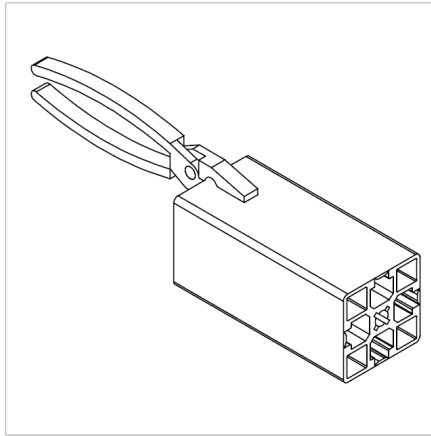

## TEAR-OFF PLIER FOR OPENING PROFILE GROOVES

Code: 260814/0

[Link to the product →](#)

### Technical data/items supplied

- Metal pliers with plastic handle
- Weight = 0.150 kg/piece

### Applications

- For breaking the profile groove in case of closed profiles

### Assembly

- Fit the flat pliers to the closed groove and break the groove by repeated swiveling