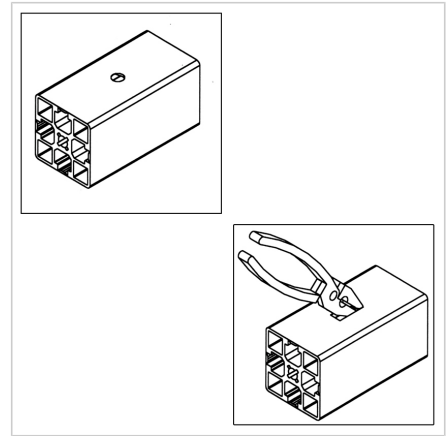

## TEAR-OFF PLIER FOR OPENING PROFILE GROOVES

Code: 260814/0

[Link to the product →](#)

### Technical data/items supplied

- Metal pliers with plastic handle
- Weight = 0.150 kg/piece

### Applications

- For breaking the profile groove in case of closed profiles

### Assembly

- Fit the flat pliers to the closed groove and break the groove by repeated swiveling