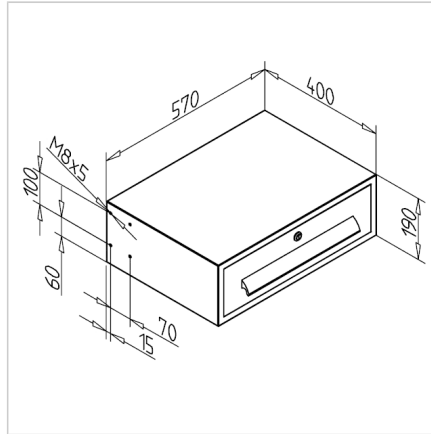

UNDER COUNTER CABINET WITH DRAWERS 200

Code: 320809/0

Workbench drawer 200 keeps the workspace organized and tools easily accessible.

[Link to the product →](#)

Technical data/items supplied

- Steel, lacquered
- Without fastening kit
- Color:
 - Corpus light grey RAL 7035
 - Drawer brilliant blue RAL 5007
- Cylinder lock with 2 keys
- Max. load capacity: 35kg
- Large handle bar with label adapter
- Can be pulled out up to 80 %
- Weight = 10.410 kg/piece

Assembly

- Use side threads or drill your own holes
- Alternatively with mounting set for under counter cabinet **part no. 320806/0**
Insert 4 x 8.5 holes at the appropriate location