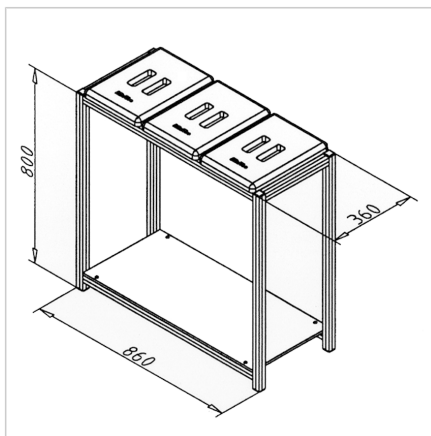

WASTE COLLECTOR INDEPENDENT

Code: 290022/0

Recycling bins allow easy sorting, clear collection of different waste types, and contribute to a tidy and organized workspace.

[Link to the product →](#)

Technical data/items supplied

- Sturdy frame of profile 30 x 30, anodized E6 / EV1
- Delivery as construction set
- With shelf
- 3 covers ABS, grey
- Weight = 7.023 kg/piece

Applications

- For separate collection of 3 kinds of recyclable materials
- Just put plastic bags over the screw heads
- Also suitable for use outdoors